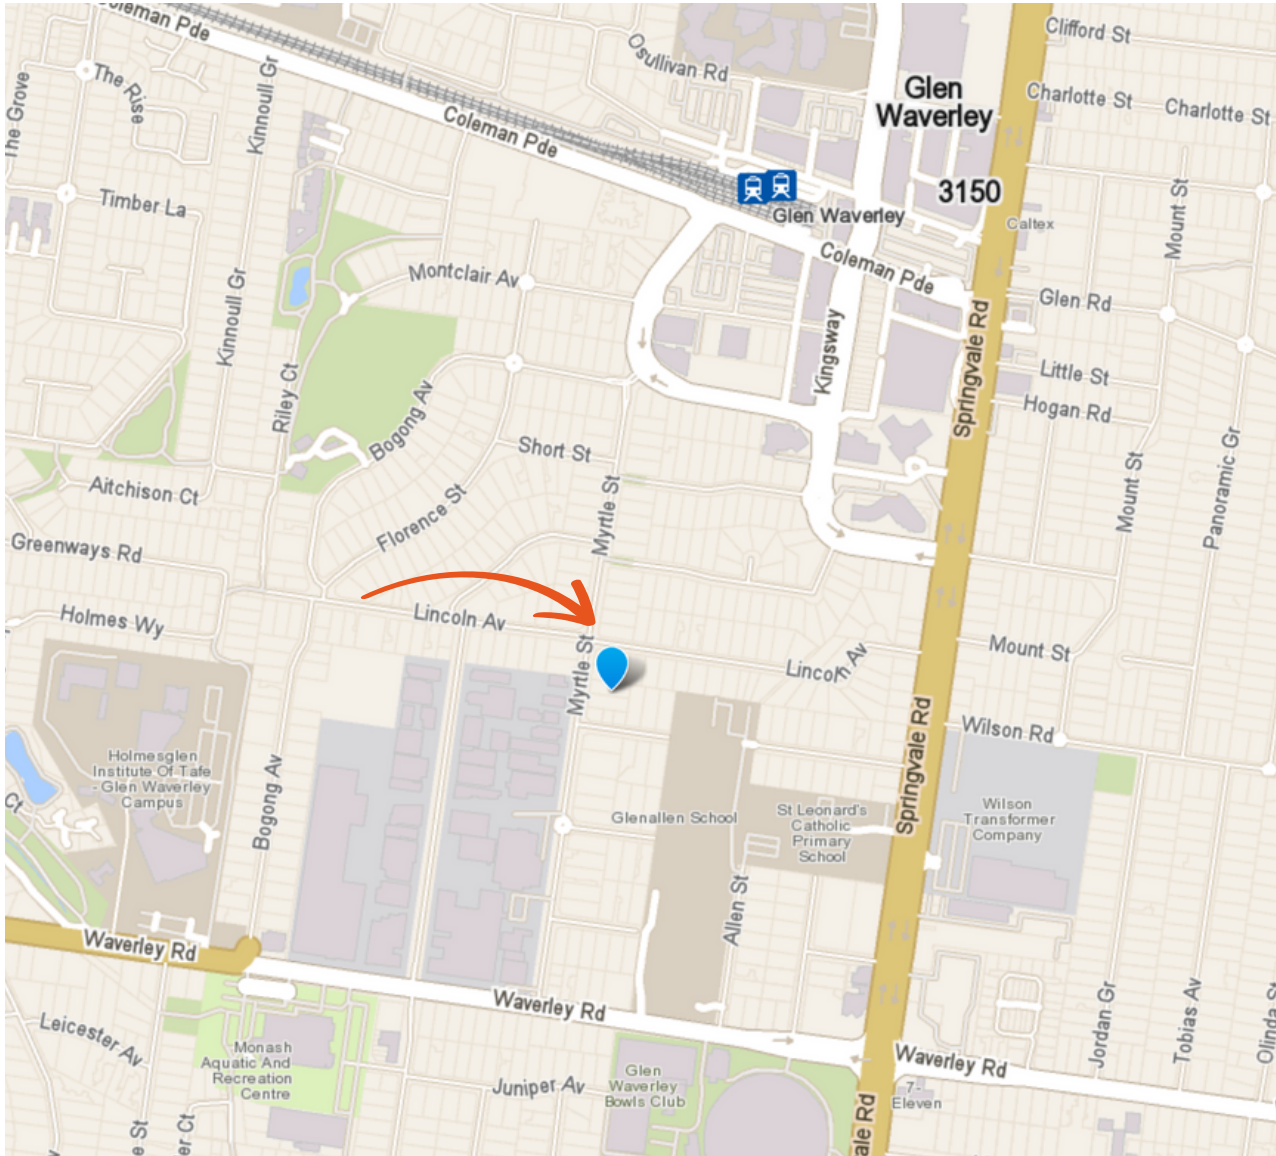

Find Us

Activities are based at Wavlink Neighbourhood House close to several public transport routes. 36 Myrtle St, Gen Waverley, 3150

Wavlink does not provide or arrange transport to or from our center. Participants will need to organise taxis or other forms of transport independently or with support from their carer.